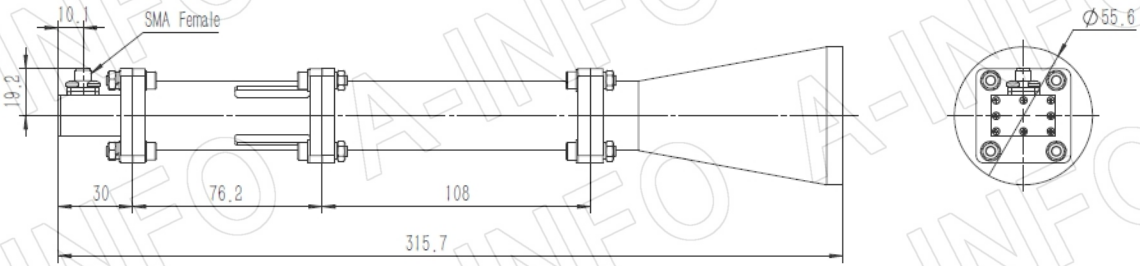

For reference only. See data sheet for the detailed specifications.

Technical Specification

| | |
|----------------------|--|
| Frequency Range(GHz) | 11.0 - 14.0 |
| Waveguide | WR75 |
| Gain(dBic) | 15 Typ. |
| Polarization | LHCP |
| Axial Ratio(dB) | 0.8 Typ. ; 2.0 Max. |
| 3dB Beamwidth(deg) | E Plane: 27 Typ. |
| | H Plane: 32 Typ. |
| VSWR | A Type: 1.20:1 Max. |
| | C Type: 1.50:1 Max. |
| Output | A Type: FBP120(UBR120) SMA-Female or N-Female |
| | C Type: or TNC-Female or 7mm or 3.5mm-Female |
| Material | Al |
| Finish | Silver Plated and Chemical Conversion Coating, Gray Paint |
| Size(mm) | A Type: 55.6 x 55.6 x 285.7 |
| | C Type: 55.6 x 55.6 x 315.7 |
| Net Weight(Kg) | A Type: 0.30 Around |
| | C Type: 0.34 Around |

Outline Drawing (Size: mm)

FBP120 Output (P/N: LB-CNH-75-15-L16-A)

AINFO Inc.

China(Beijing): Tel: (+86) 10-6266-7326,
China(Chengdu): Tel: (+86) 28-8519-2786,
USA: Tel: (+1) 949-639-9688,

Page 1 of 8

(+86) 10-6266-7327 Fax: (+86) 10-6266-7379
(+86) 28-8519-3044 Fax: (+86) 28-8519-3068
(+1) 949-639-9608 Fax: (+1) 949-639-9670

Website: www.ainfoinc.com
Email: sales@ainfoinc.com

SMA-Female Output (P/N: LB-CN75-15-L16-C-SF)

For N-Female, TNC- Female, 7mm or 3.5mm-Female output outline drawing, please contact A-INFO.

SMA-Female Output with Round Mounting Bracket (Option, P/N: LB-DG-75-20-MB)

For N-Female, TNC- Female, 7mm or 3.5mm-Female output outline drawing, please contact A-INFO.

SMA-Female Output with L Type Mounting Bracket (Option, P/N: LB-DG-75-20-MBL)

For N-Female, TNC- Female, 7mm or 3.5mm-Female output outline drawing, please contact A-INFO.