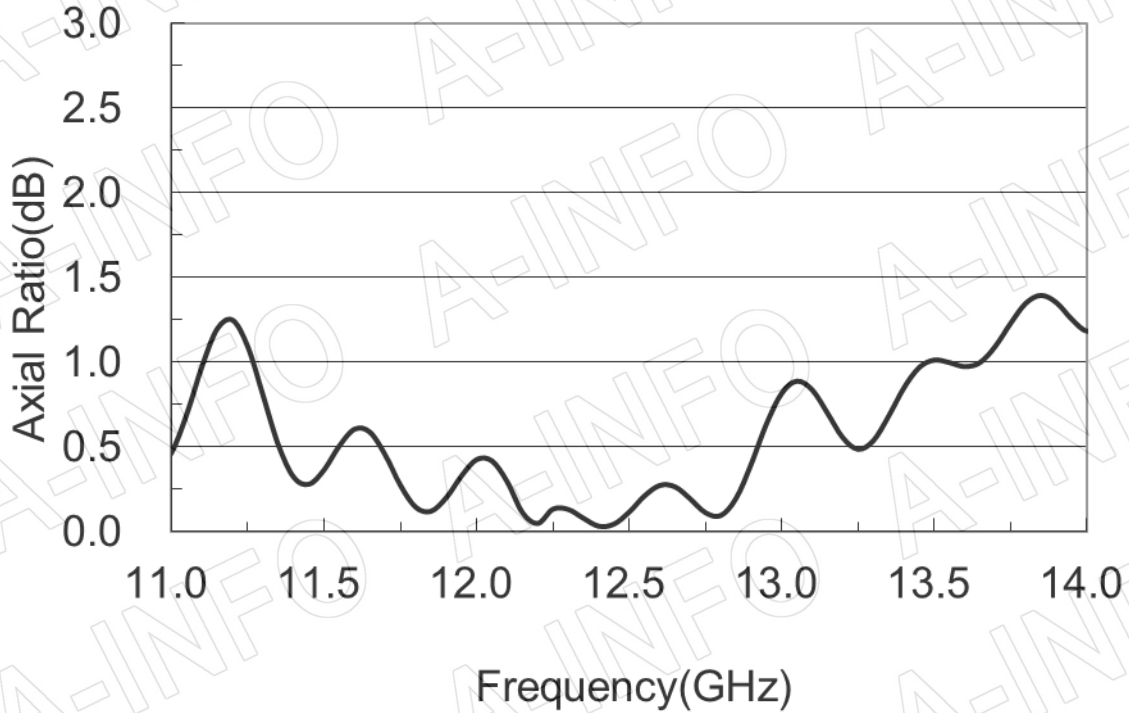

2. Axial Ratio