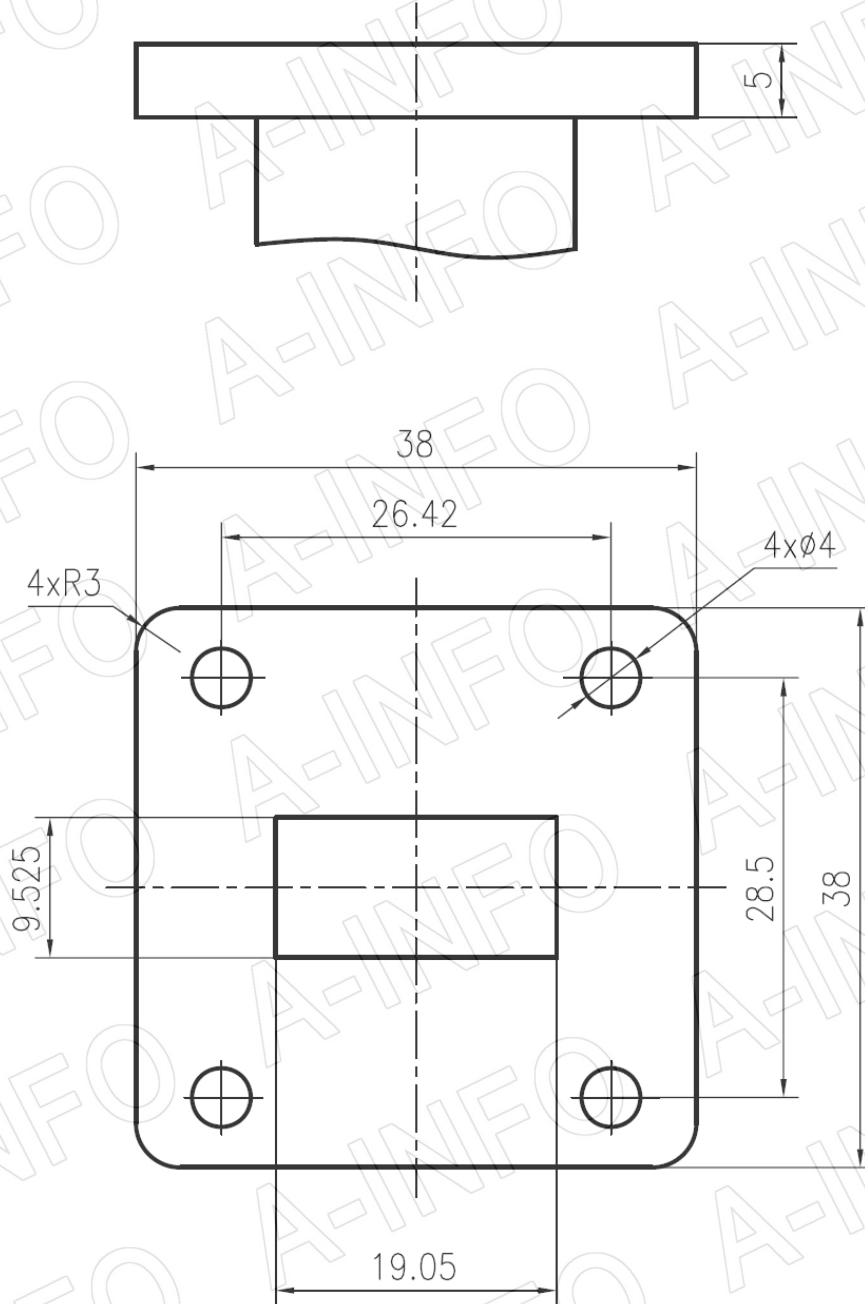

For reference only. See data sheet for the detailed specifications.

Technical Specification

| | |
|----------------------|--|
| Frequency Range(GHz) | 11.0 - 14.0 |
| Waveguide | WR75 |
| Gain(dBic) | 15 Typ. |
| Polarization | LHCP |
| Axial Ratio(dB) | 0.8 Typ. ; 2.0 Max. |
| 3dB Beamwidth(deg) | E Plane: 27 Typ. |
| | H Plane: 32 Typ. |
| VSWR | A Type: 1.20:1 Max. |
| | C Type: 1.50:1 Max. |
| Output | A Type: FBP120(UBR120) SMA-Female or N-Female |
| | C Type: or TNC-Female or 7mm or 3.5mm-Female |
| Material | Al |
| Finish | Silver Plated and Chemical Conversion Coating, Gray Paint |
| Size(mm) | A Type: 55.6 x 55.6 x 285.7 |
| | C Type: 55.6 x 55.6 x 315.7 |
| Net Weight(Kg) | A Type: 0.30 Around |
| | C Type: 0.34 Around |

Website: www.ainfoinc.com
Email: sales@ainfoinc.com

SMA-Female Output (P/N: LB-CN75-15-L16-C-SF)

For N-Female, TNC- Female, 7mm or 3.5mm-Female output outline drawing, please contact A-INFO.

SMA-Female Output with Round Mounting Bracket (Option, P/N: LB-DG-75-20-MB)

For N-Female, TNC- Female, 7mm or 3.5mm-Female output outline drawing, please contact A-INFO.

SMA-Female Output with L Type Mounting Bracket (Option, P/N: LB-DG-75-20-MBL)

For N-Female, TNC- Female, 7mm or 3.5mm-Female output outline drawing, please contact A-INFO.

Flange Drawing (Size: mm)

FBP120

AINFO Inc.

China(Beijing): Tel: (+86) 10-6266-7326,
China(Chengdu): Tel: (+86) 28-8519-2786,
USA: Tel: (+1) 949-639-9688,

Page 4 of 8

(+86) 10-6266-7327 Fax: (+86) 10-6266-7379
(+86) 28-8519-3044 Fax: (+86) 28-8519-3068
(+1) 949-639-9608 Fax: (+1) 949-639-9670