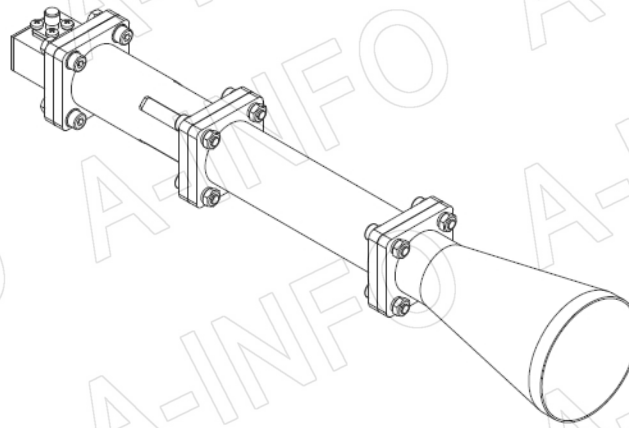

For reference only. See data sheet for the detailed specifications.

Technical Specification

| | |
|----------------------|--|
| Frequency Range(GHz) | 11.0 - 14.0 |
| Waveguide | WR75 |
| Gain(dBic) | 15 Typ. |
| Polarization | LHCP |
| Axial Ratio(dB) | 0.8 Typ. ; 2.0 Max. |
| 3dB Beamwidth(deg) | E Plane: 27 Typ. |
| | H Plane: 32 Typ. |
| VSWR | A Type: 1.20:1 Max. |
| | C Type: 1.50:1 Max. |
| Output | A Type: FBP120(UBR120) SMA-Female or N-Female |
| | C Type: or TNC-Female or 7mm or 3.5mm-Female |
| Material | Al |
| Finish | Silver Plated and Chemical Conversion Coating, Gray Paint |
| Size(mm) | A Type: 55.6 x 55.6 x 285.7 |
| | C Type: 55.6 x 55.6 x 315.7 |
| Net Weight(Kg) | A Type: 0.30 Around |
| | C Type: 0.34 Around |

Outline Drawing (Size: mm)

FBP120 Output (P/N: LB-CNH-75-15-L16-A)

AINFO Inc.

China(Beijing): Tel: (+86) 10-6266-7326,
China(Chengdu): Tel: (+86) 28-8519-2786,
USA: Tel: (+1) 949-639-9688,

Page 1 of 8

(+86) 10-6266-7327 Fax: (+86) 10-6266-7379
(+86) 28-8519-3044 Fax: (+86) 28-8519-3068
(+1) 949-639-9608 Fax: (+1) 949-639-9670

Website: www.ainfoinc.com
Email: sales@ainfoinc.com

SMA-Female Output (P/N: LB-CN75-15-L16-C-SF)

For N-Female, TNC- Female, 7mm or 3.5mm-Female output outline drawing, please contact A-INFO.

SMA-Female Output with Round Mounting Bracket (Option, P/N: LB-DG-75-20-MB)

For N-Female, TNC- Female, 7mm or 3.5mm-Female output outline drawing, please contact A-INFO.

SMA-Female Output with L Type Mounting Bracket (Option, P/N: LB-DG-75-20-MBL)

For N-Female, TNC- Female, 7mm or 3.5mm-Female output outline drawing, please contact A-INFO.