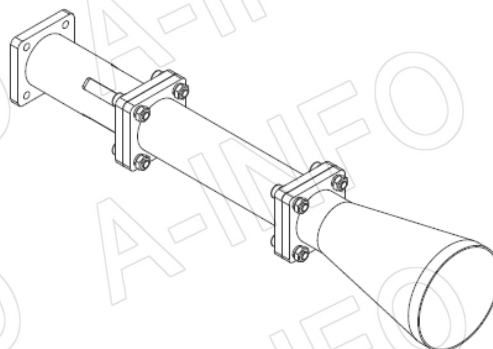

Outline Drawing (Size: mm)

FBP120 Output (P/N: LB-CNH-75-15-L16-A)

AINFO Inc.

China(Beijing): Tel: (+86) 10-6266-7326,
China(Chengdu): Tel: (+86) 28-8519-2786,
USA: Tel: (+1) 949-639-9688,

Page 1 of 8

(+86) 10-6266-7327 Fax: (+86) 10-6266-7379
(+86) 28-8519-3044 Fax: (+86) 28-8519-3068
(+1) 949-639-9608 Fax: (+1) 949-639-9670

Website: www.ainfoinc.com
Email: sales@ainfoinc.com