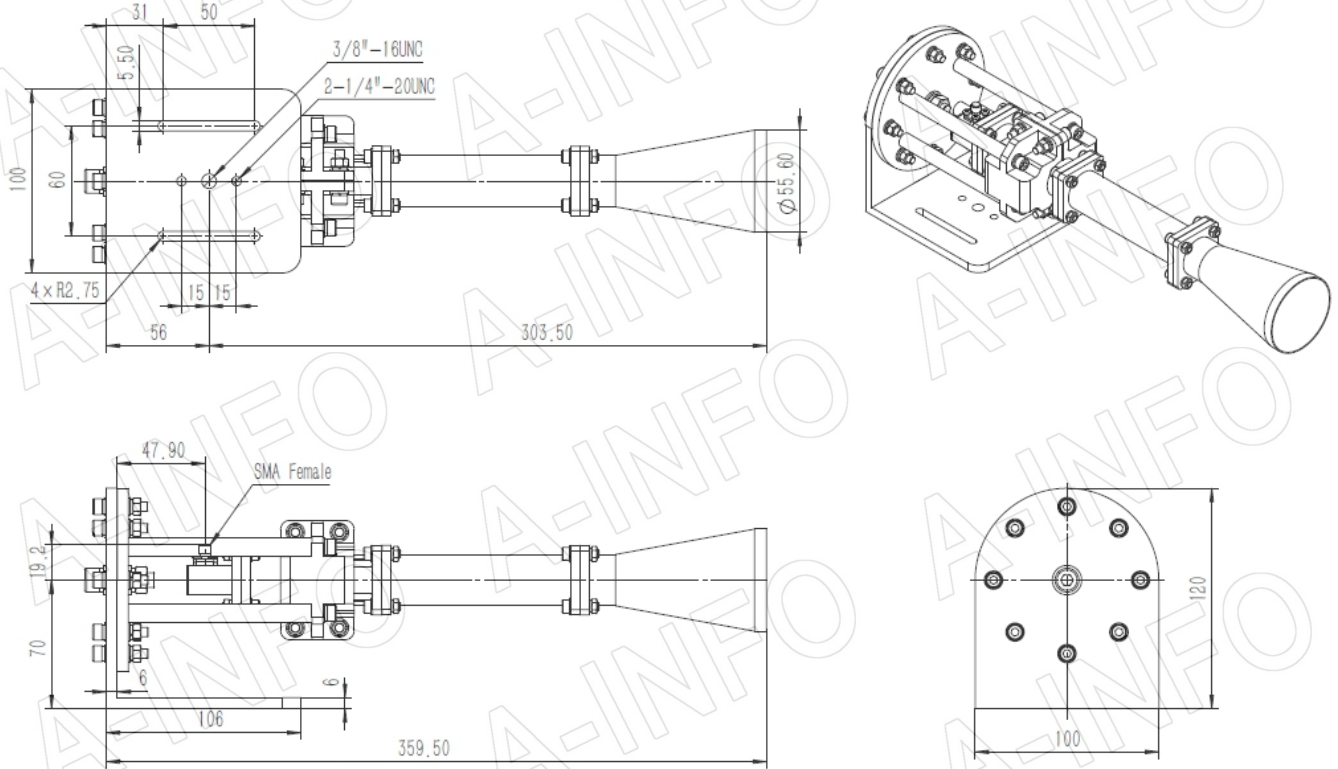

For reference only. See data sheet for the detailed specifications.

Technical Specification

| | |
|----------------------|--|
| Frequency Range(GHz) | 11.0 - 14.0 |
| Waveguide | WR75 |
| Gain(dBic) | 15 Typ. |
| Polarization | LHCP |
| Axial Ratio(dB) | 0.8 Typ. ; 2.0 Max. |
| 3dB Beamwidth(deg) | E Plane: 27 Typ. |
| | H Plane: 32 Typ. |
| VSWR | A Type: 1.20:1 Max. |
| | C Type: 1.50:1 Max. |
| Output | A Type: FBP120(UBR120) SMA-Female or N-Female |
| | C Type: or TNC-Female or 7mm or 3.5mm-Female |
| Material | Al |
| Finish | Silver Plated and Chemical Conversion Coating, Gray Paint |
| Size(mm) | A Type: 55.6 x 55.6 x 285.7 |
| | C Type: 55.6 x 55.6 x 315.7 |
| Net Weight(Kg) | A Type: 0.30 Around |
| | C Type: 0.34 Around |

Website: www.ainfoinc.com
Email: sales@ainfoinc.com

SMA-Female Output (P/N: LB-CN75-15-L16-C-SF)

For N-Female, TNC- Female, 7mm or 3.5mm-Female output outline drawing, please contact A-INFO.

SMA-Female Output with Round Mounting Bracket (Option, P/N: LB-DG-75-20-MB)

For N-Female, TNC- Female, 7mm or 3.5mm-Female output outline drawing, please contact A-INFO.

SMA-Female Output with L Type Mounting Bracket (Option, P/N: LB-DG-75-20-MBL)

For N-Female, TNC- Female, 7mm or 3.5mm-Female output outline drawing, please contact A-INFO.