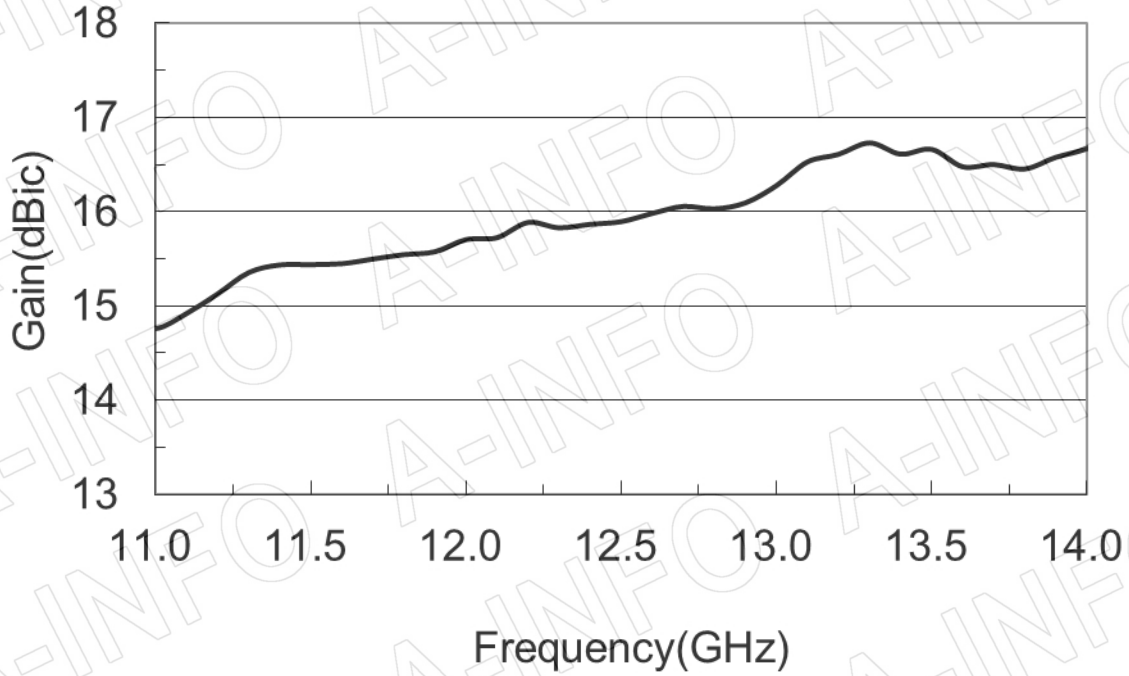

Test Results

1. Gain