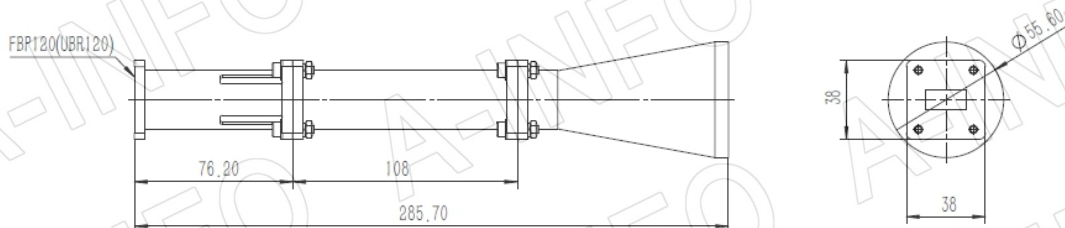

For reference only. See data sheet for the detailed specifications.

Technical Specification

| | |
|----------------------|--|
| Frequency Range(GHz) | 11.0 - 14.0 |
| Waveguide | WR75 |
| Gain(dBic) | 15 Typ. |
| Polarization | LHCP |
| Axial Ratio(dB) | 0.8 Typ. ; 2.0 Max. |
| 3dB Beamwidth(deg) | E Plane: 27 Typ. |
| | H Plane: 32 Typ. |
| VSWR | A Type: 1.20:1 Max. |
| | C Type: 1.50:1 Max. |
| Output | A Type: FBP120(UBR120) SMA-Female or N-Female |
| | C Type: or TNC-Female or 7mm or 3.5mm-Female |
| Material | Al |
| Finish | Silver Plated and Chemical Conversion Coating, Gray Paint |
| Size(mm) | A Type: 55.6 x 55.6 x 285.7 |
| | C Type: 55.6 x 55.6 x 315.7 |
| Net Weight(Kg) | A Type: 0.30 Around |
| | C Type: 0.34 Around |

Outline Drawing (Size: mm)

FBP120 Output (P/N: LB-CNH-75-15-L16-A)

AINFO Inc.

China(Beijing): Tel: (+86) 10-6266-7326,
China(Chengdu): Tel: (+86) 28-8519-2786,
USA: Tel: (+1) 949-639-9688,

Page 1 of 8

(+86) 10-6266-7327 Fax: (+86) 10-6266-7379
(+86) 28-8519-3044 Fax: (+86) 28-8519-3068
(+1) 949-639-9608 Fax: (+1) 949-639-9670

Website: www.ainfoinc.com
Email: sales@ainfoinc.com

SMA-Female Output (P/N: LB-CN75-15-L16-C-SF)

For N-Female, TNC- Female, 7mm or 3.5mm-Female output outline drawing, please contact A-INFO.

SMA-Female Output with Round Mounting Bracket (Option, P/N: LB-DG-75-20-MB)

For N-Female, TNC- Female, 7mm or 3.5mm-Female output outline drawing, please contact A-INFO.

SMA-Female Output with L Type Mounting Bracket (Option, P/N: LB-DG-75-20-MBL)

For N-Female, TNC- Female, 7mm or 3.5mm-Female output outline drawing, please contact A-INFO.