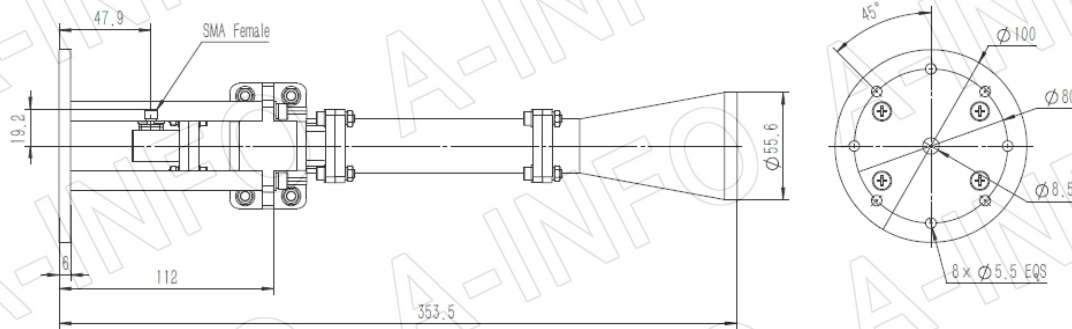

For reference only. See data sheet for the detailed specifications.

Technical Specification

| | |
|----------------------|--|
| Frequency Range(GHz) | 11.0 - 14.0 |
| Waveguide | WR75 |
| Gain(dBic) | 15 Typ. |
| Polarization | LHCP |
| Axial Ratio(dB) | 0.8 Typ. ; 2.0 Max. |
| 3dB Beamwidth(deg) | E Plane: 27 Typ. |
| | H Plane: 32 Typ. |
| VSWR | A Type: 1.20:1 Max. |
| | C Type: 1.50:1 Max. |
| Output | A Type: FBP120(UBR120) SMA-Female or N-Female |
| | C Type: or TNC-Female or 7mm or 3.5mm-Female |
| Material | Al |
| Finish | Silver Plated and Chemical Conversion Coating, Gray Paint |
| Size(mm) | A Type: 55.6 x 55.6 x 285.7 |
| | C Type: 55.6 x 55.6 x 315.7 |
| Net Weight(Kg) | A Type: 0.30 Around |
| | C Type: 0.34 Around |

Website: www.ainfoinc.com
Email: sales@ainfoinc.com

SMA-Female Output (P/N: LB-CN75-15-L16-C-SF)

For N-Female, TNC- Female, 7mm or 3.5mm-Female output outline drawing, please contact A-INFO.

SMA-Female Output with Round Mounting Bracket (Option, P/N: LB-DG-75-20-MB)

For N-Female, TNC- Female, 7mm or 3.5mm-Female output outline drawing, please contact A-INFO.

SMA-Female Output with L Type Mounting Bracket (Option, P/N: LB-DG-75-20-MBL)

For N-Female, TNC- Female, 7mm or 3.5mm-Female output outline drawing, please contact A-INFO.