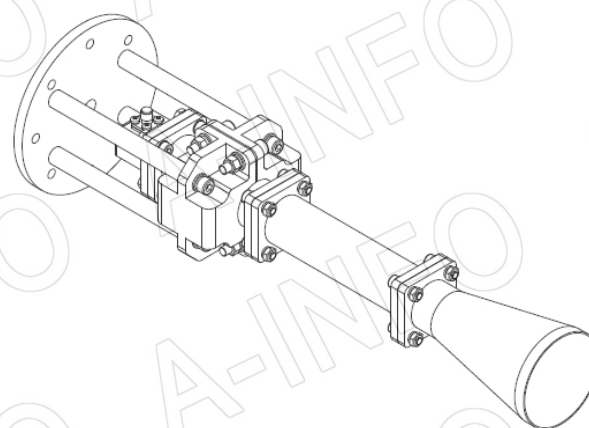

For reference only. See data sheet for the detailed specifications.

Technical Specification

| | |
|----------------------|--|
| Frequency Range(GHz) | 11.0 - 14.0 |
| Waveguide | WR75 |
| Gain(dBic) | 15 Typ. |
| Polarization | LHCP |
| Axial Ratio(dB) | 0.8 Typ. ; 2.0 Max. |
| 3dB Beamwidth(deg) | E Plane: 27 Typ. |
| | H Plane: 32 Typ. |
| VSWR | A Type: 1.20:1 Max. |
| | C Type: 1.50:1 Max. |
| Output | A Type: FBP120(UBR120) SMA-Female or N-Female |
| | C Type: or TNC-Female or 7mm or 3.5mm-Female |
| Material | Al |
| Finish | Silver Plated and Chemical Conversion Coating, Gray Paint |
| Size(mm) | A Type: 55.6 x 55.6 x 285.7 |
| | C Type: 55.6 x 55.6 x 315.7 |
| Net Weight(Kg) | A Type: 0.30 Around |
| | C Type: 0.34 Around |

Website: www.ainfoinc.com
Email: sales@ainfoinc.com

SMA-Female Output (P/N: LB-CN75-15-L16-C-SF)

For N-Female, TNC- Female, 7mm or 3.5mm-Female output outline drawing, please contact A-INFO.

SMA-Female Output with Round Mounting Bracket (Option, P/N: LB-DG-75-20-MB)

For N-Female, TNC- Female, 7mm or 3.5mm-Female output outline drawing, please contact A-INFO.

SMA-Female Output with L Type Mounting Bracket (Option, P/N: LB-DG-75-20-MBL)

For N-Female, TNC- Female, 7mm or 3.5mm-Female output outline drawing, please contact A-INFO.